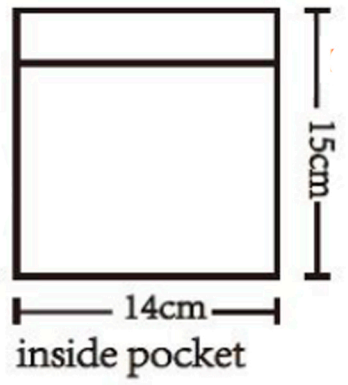

2.5*36cm

24cm

inside pocket

bottom fold